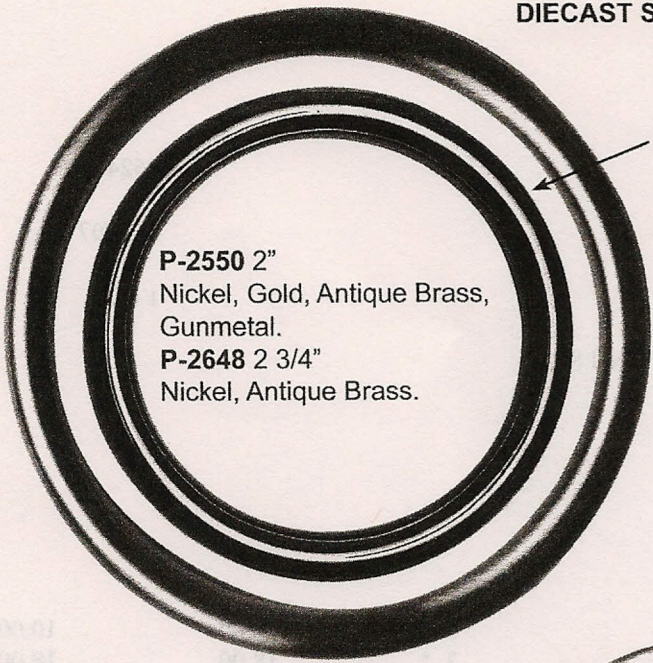

(ACTUAL SIZE)
DIECAST SOLID ROUND RINGS

All sizes are inside diameters.

P-2550 2"
Nickel, Gold, Antique Brass,
Gunmetal.
P-2648 2 3/4"
Nickel, Antique Brass.

P-2550

P-2648

✓ NEW
P-2762 2"
Gold, Nickel,
Antique Brass,
Gunmetal.

P-1694 1 3/4"
Gold.

P-2772 1 1/2"
Gold, Nickel, Antique Brass, Gunmetal.

P-2472 1 1/2"
Nickel.

A-235 1 1/4"
Brass, Nickel.

P-2549 1"
Nickel, Gold, Antique Brass,
Gunmetal.

A-234 1"
Brass, Nickel.

P-2223 1"
Black.

P-2328 3/4" **P-2327 5/8"**
Nickel Nickel
These two are commonly used
on dog collar choker chains.

A-232 3/4"
Brass, Nickel.

A-231 5/8"
Brass, Nickel.

✓ NEW **P-2717 1/2"**
Nickel, Brass.