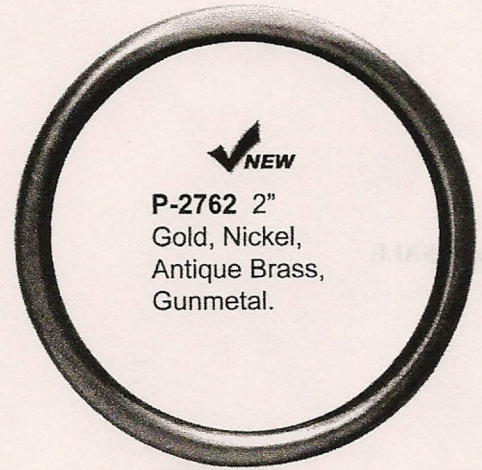

(ACTUAL SIZE)
DIECAST SOLID ROUND RINGS

All sizes are inside diameters.

P-2550 2"
Nickel, Gold, Antique Brass,
Gunmetal.
P-2648 2 3/4"
Nickel, Antique Brass.

P-2550

P-2648

✓ NEW
P-2762 2"
Gold, Nickel,
Antique Brass,
Gunmetal.

P-1694 1 3/4"
Gold.

P-2772 1 1/2"
Gold, Nickel, Antique Brass, Gunmetal.

P-2472 1 1/2"
Nickel.

A-235 1 1/4"
Brass, Nickel.

P-2549 1"
Nickel, Gold, Antique Brass,
Gunmetal.

A-234 1"
Brass, Nickel.

P-2223 1"
Black.

P-2328 3/4" **P-2327 5/8"**
Nickel Nickel
These two are commonly used
on dog collar choker chains.

A-232 3/4"
Brass, Nickel.

A-231 5/8"
Brass, Nickel.

✓ NEW **P-2717 1/2"**
Nickel, Brass.