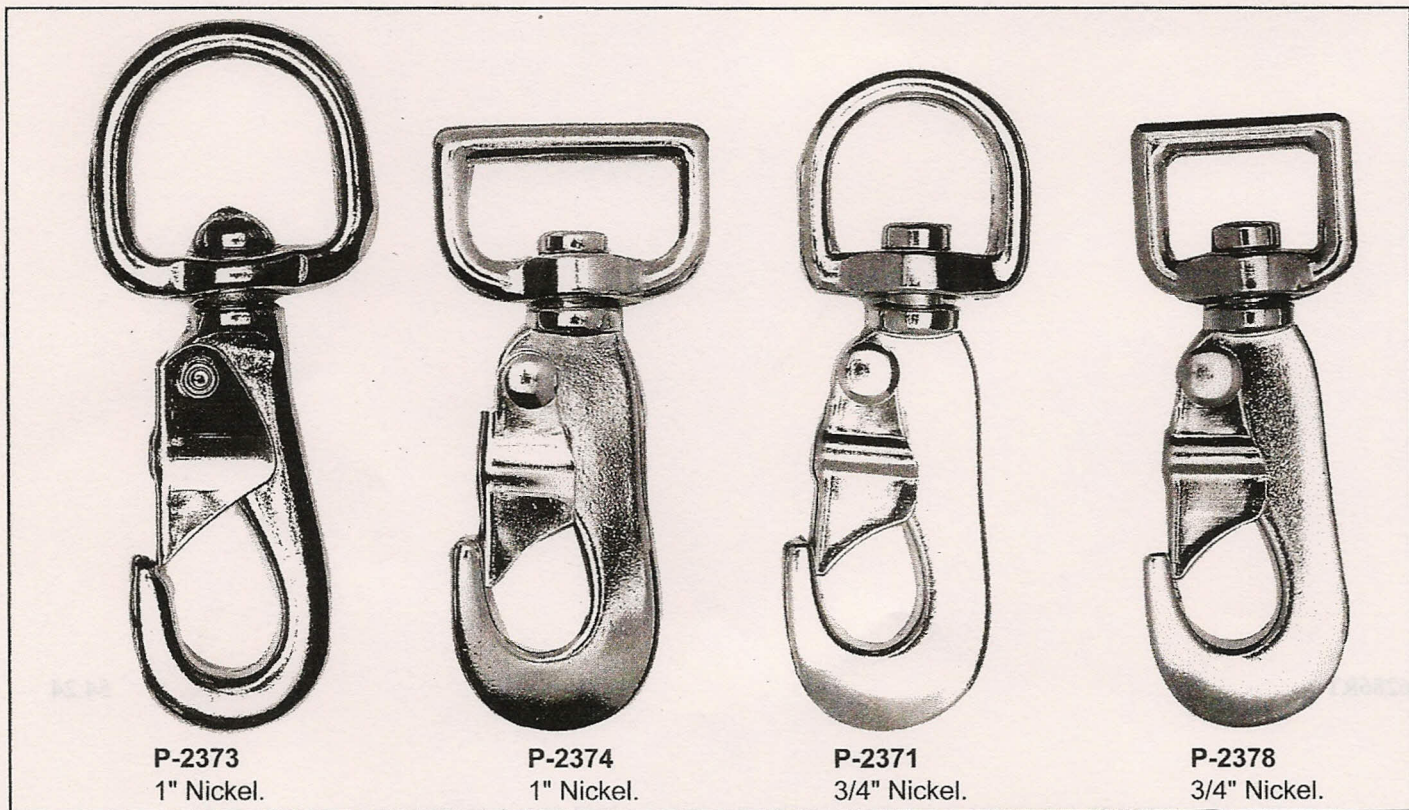

C-1576
Double Curb Chain
Nickel.

C-1575
Single Curb Chain
Nickel.

L-1933-A (24")
L-1933-B (30")
Lead Chain
Solid Brass
(Not Actual Size).

P-2373
1" Nickel.

P-2374
1" Nickel.

P-2371
3/4" Nickel.

P-2378
3/4" Nickel.