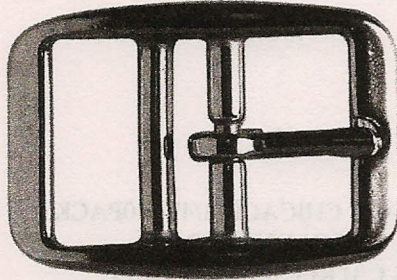

7/8" BUCKLES (ACTUAL SIZE)

C-1464 7/8"
Solid Brass.

4429 7/8"
Solid Brass,
Solid Brass Nickel.

C-54-7/8
Brass, Nickel.
(Specify Size)

C-22-7/8
Brass, Nickel.
(Specify Size)

1" BUCKLES (ACTUAL SIZE)

C-1856
1" Stainless Steel
Dog Collar Buckle.

C-1604
1" Girth Roller Buckle
Stainless Steel.

C-1606
1" English
Stirrup Buckle
Stainless Steel.

1" KEEPERS

C-1698
Wire Form
Nickel.

C-1456
Cast
Nickel.

C-1832
1" Double roller, Nickel, Gold,
Antique Brass.