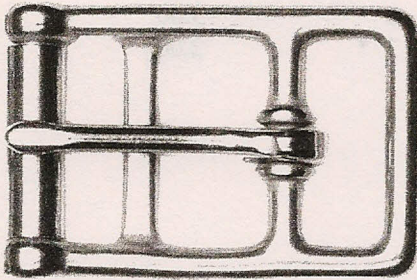

7/8" BUCKLES (ACTUAL SIZE)

C-1464 7/8"
Solid Brass.

4429 7/8"
Solid Brass,
Solid Brass Nickel.

C-54-7/8
Brass, Nickel.
(Specify Size)

C-22-7/8
Brass, Nickel.
(Specify Size)

1" BUCKLES (ACTUAL SIZE)

C-1856
1" Stainless Steel
Dog Collar Buckle.

C-1604
1" Girth Roller Buckle
Stainless Steel.

C-1606
1" English
Stirrup Buckle
Stainless Steel.

1" KEEPERS

C-1698
Wire Form
Nickel.

C-1456
Cast
Nickel.

C-1832
1" Double roller, Nickel, Gold,
Antique Brass.

C-1603
1" Girth Roller
Buckle Nickel.

C-1610
1" Nickel.

More 1" buckles on next page

C-1840 1"
Nickel, Antique Brass.