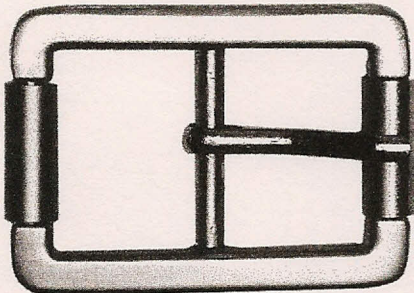

C-1604
1" Girth Roller Buckle
Stainless Steel.

C-1606
1" English
Stirrup Buckle
Stainless Steel.

1" KEEPERS

C-1698
Wire Form
Nickel.

C-1456
Cast
Nickel.

C-1832
1" Double roller, Nickel, Gold,
Antique Brass.

C-1603
1" Girth Roller
Buckle Nickel.

C-1610
1" Nickel.

More 1" buckles on next page

C-1840 1"
Nickel, Antique Brass.