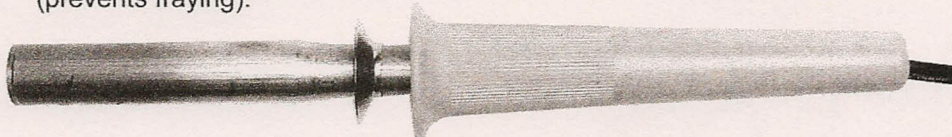

PRO THERMAL TOOLS

These are great tools for cutting all kinds of webbing, including coated and synthetic webbing. Cuts and seals in one step (prevents fraying).

T-1471 Handle is heavy-duty with an 8' cord. Handle sold separately and fits the attachments below.

T-1472 Slot Attachment. Cut slots of approximately 1 1/4" x 7/32" which will accommodate most buckles. For use with the T-1471 handle.

Hole Burning Attachments. For use with the T-1471 handle.

- T-1473-S** Small 3/16" diameter
- T-1473-M** Medium 7/32" diameter
- T-1473-L** Large 1/4" diameter

Small, Medium and Large attachment

T-1475 Straight Cutting Edge. Cuts webbing up to 2 1/4" wide. For use with the T-1471 handle.

T-1474 Strap End Attachment. Make rounded, clean-cut strap ends up to 1 3/4" wide. For use with the T-1471 handle.