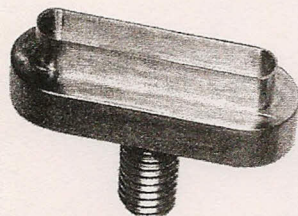

PRO THERMAL TOOLS

These are great tools for cutting all kinds of webbing, including coated and synthetic webbing. Cuts and seals in one step (prevents fraying).

T-1471 Handle is heavy-duty with an 8' cord. Handle sold separately and fits the attachments below.

T-1472 Slot Attachment. Cut slots of approximately 1 1/4" x 7/32" which will accommodate most buckles. For use with the T-1471 handle.

Hole Burning Attachments. For use with the T-1471 handle.

- T-1473-S** Small 3/16" diameter
- T-1473-M** Medium 7/32" diameter
- T-1473-L** Large 1/4" diameter

Small, Medium and Large attachment

T-1475 Straight Cutting Edge. Cuts webbing up to 2 1/4" wide. For use with the T-1471 handle.

T-1474 Strap End Attachment. Make rounded, clean-cut strap ends up to 1 3/4" wide. For use with the T-1471 handle.