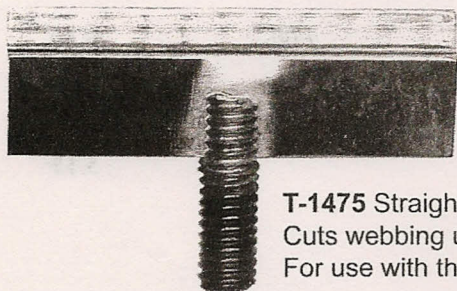

PRO THERMAL TOOLS

These are great tools for cutting all kinds of webbing, including coated and synthetic webbing. Cuts and seals in one step (prevents fraying).

T-1471 Handle is heavy-duty with an 8' cord. Handle sold separately and fits the attachments below.

T-1472 Slot Attachment. Cut slots of approximately 1 1/4" x 7/32" which will accommodate most buckles. For use with the T-1471 handle.

Hole Burning Attachments. For use with the T-1471 handle.

- T-1473-S** Small 3/16" diameter
- T-1473-M** Medium 7/32" diameter
- T-1473-L** Large 1/4" diameter

Small, Medium and Large attachment

T-1475 Straight Cutting Edge. Cuts webbing up to 2 1/4" wide. For use with the T-1471 handle.

T-1474 Strap End Attachment. Make rounded, clean-cut strap ends up to 1 3/4" wide. For use with the T-1471 handle.