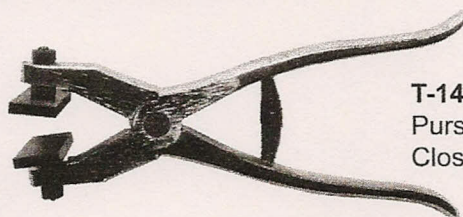

PRO THERMAL TOOLS

These are great tools for cutting all kinds of webbing, including coated and synthetic webbing. Cuts and seals in one step (prevents fraying).

T-1471 Handle is heavy-duty with an 8' cord. Handle sold separately and fits the attachments below.

T-1472 Slot Attachment. Cut slots of approximately 1 1/4" x 7/32" which will accommodate most buckles. For use with the T-1471 handle.

Hole Burning Attachments. For use with the T-1471 handle.

- T-1473-S** Small 3/16" diameter
- T-1473-M** Medium 7/32" diameter
- T-1473-L** Large 1/4" diameter

Small, Medium and Large attachment

T-1475 Straight Cutting Edge. Cuts webbing up to 2 1/4" wide. For use with the T-1471 handle.

T-1474 Strap End Attachment. Make rounded, clean-cut strap ends up to 1 3/4" wide. For use with the T-1471 handle.

PURSE FRAMES and FRAME TOOLS

T-1476
Purse Frame
Opener Tool.

T-1477
Purse Frame
Closer Tool.

P-2687 Purse Frame
4" x 2 1/4" Gold.

P-2445
Italian Purse Frame
80mm (aprox 3 1/4") wide.
Gold Plated, Nickel Plated.