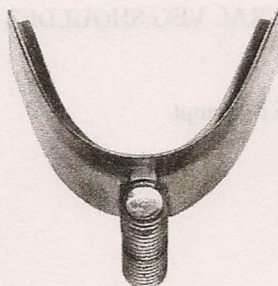

PRO THERMAL TOOLS

These are great tools for cutting all kinds of webbing, including coated and synthetic webbing. Cuts and seals in one step (prevents fraying).

T-1471 Handle is heavy-duty with an 8' cord. Handle sold separately and fits the attachments below.

T-1472 Slot Attachment. Cut slots of approximately 1 1/4" x 7/32" which will accommodate most buckles. For use with the T-1471 handle.

Hole Burning Attachments. For use with the T-1471 handle.

- T-1473-S** Small 3/16" diameter
- T-1473-M** Medium 7/32" diameter
- T-1473-L** Large 1/4" diameter

Small, Medium and Large attachment

T-1475 Straight Cutting Edge. Cuts webbing up to 2 1/4" wide. For use with the T-1471 handle.

T-1474 Strap End Attachment. Make rounded, clean-cut strap ends up to 1 3/4" wide. For use with the T-1471 handle.

PURSE FRAMES and FRAME TOOLS

T-1476
Purse Frame
Opener Tool.

T-1477
Purse Frame
Closer Tool.

P-2687 Purse Frame
4" x 2 1/4" Gold.

P-2445
Italian Purse Frame
80mm (aprox 3 1/4") wide.
Gold Plated, Nickel Plated.