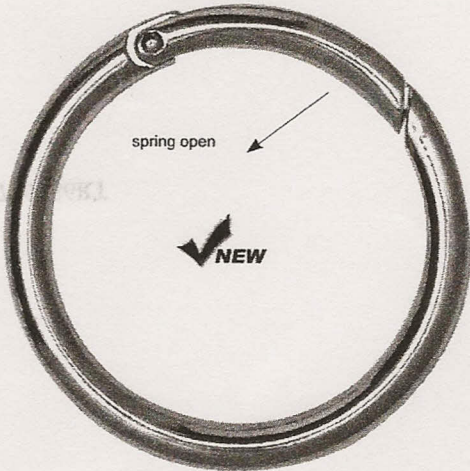

(ACTUAL SIZE)

RINGS WITH "SPRING GATES"

P-2732 2"  
Gold, Nickel.

✓ **NEW COLOR** P-2526 1 1/2"  
Nickel, Gold.

✓ **NEW** P-2768 1 1/4"  
Gold, Nickel.

✓ **NEW COLOR** P-2514 1"  
Nickel, Gold.

✓ **NEW** P-2733 3/4"  
Gold, Nickel.

✓ **NEW COLOR** P-2578 5/8"  
Nickel, Gold.

SOLID BRASS SOLID DEE RINGS

NOTE: All Sizes Are Inside Diameters

P- 1340 1 1/2"  
Solid Brass.

P- 1339 1 1/4"  
Solid Brass.

P- 1338 1"  
Solid Brass.

P- 1936 7/8"  
Solid Brass.

P- 1935 1/2"  
Solid Brass.

P- 1337 3/4"  
Solid Brass.

P- 1336 5/8"  
Solid Brass.

STAINLESS STEEL

WELDED

D-400 3"  
(Not Actual Size).

P-2672 1".

P-2683 3/4".