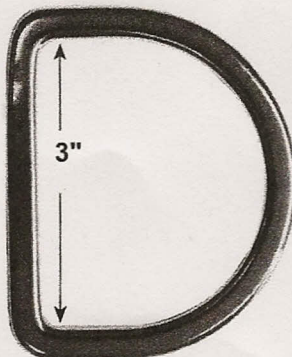

(ACTUAL SIZE)

RINGS WITH "SPRING GATES"

P-2732 2"  
Gold, Nickel.

✓ **NEW COLOR** P-2526 1 1/2"  
Nickel, Gold.

✓ **NEW** P-2768 1 1/4"  
Gold, Nickel.

✓ **NEW COLOR** P-2514 1"  
Nickel, Gold.

✓ **NEW** P-2733 3/4"  
Gold, Nickel.

✓ **NEW COLOR** P-2578 5/8"  
Nickel, Gold.

SOLID BRASS SOLID DEE RINGS

NOTE: All Sizes Are Inside Diameters

P- 1340 1 1/2"  
Solid Brass.

P- 1339 1 1/4"  
Solid Brass.

P- 1338 1"  
Solid Brass.

P- 1936 7/8"  
Solid Brass.

P- 1935 1/2"  
Solid Brass.

P- 1337 3/4"  
Solid Brass.

P- 1336 5/8"  
Solid Brass.

STAINLESS STEEL

WELDED

D-400 3"  
(Not Actual Size).

P-2672 1".

P-2683 3/4".