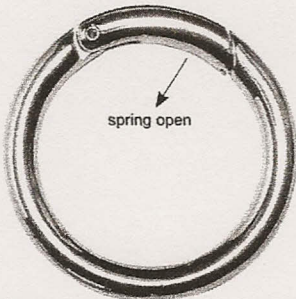

(ACTUAL SIZE)

RINGS WITH "SPRING GATES"

P-2732 2"  
Gold, Nickel.

✓ **NEW COLOR** P-2526 1 1/2"  
Nickel, Gold.

✓ **NEW** P-2768 1 1/4"  
Gold, Nickel.

✓ **NEW COLOR** P-2514 1"  
Nickel, Gold.

✓ **NEW** P-2733 3/4"  
Gold, Nickel.

✓ **NEW COLOR** P-2578 5/8"  
Nickel, Gold.

SOLID BRASS SOLID DEE RINGS

NOTE: All Sizes Are Inside Diameters

P- 1340 1 1/2"  
Solid Brass.

P- 1339 1 1/4"  
Solid Brass.

P- 1338 1"  
Solid Brass.

P- 1936 7/8"  
Solid Brass.

P- 1935 1/2"  
Solid Brass.

P- 1337 3/4"  
Solid Brass.

P- 1336 5/8"  
Solid Brass.

STAINLESS STEEL

WELDED

D-400 3"  
(Not Actual Size).

P-2672 1".

P-2683 3/4".